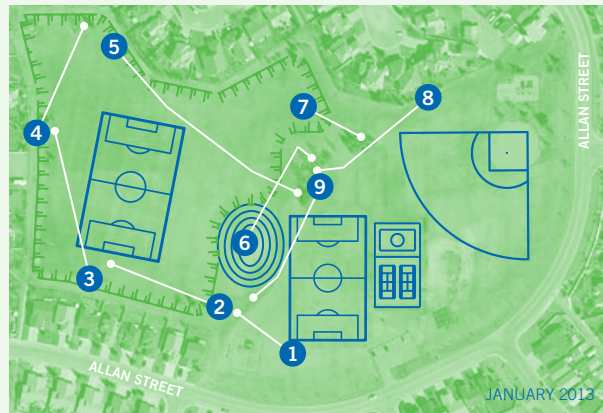

Red Deer Disc Golf Courses

Victoria Park Disc Golf Course (Victoria Park along Allan Street)

Kentwood Disc Golf Course (along Kent Street and Kendrew Drive)

Interested in creating your own course? Want to set up a course in your own backyard? Portable targets and discs are available to borrow. Fully refundable deposits required at time of pick-up. Three sets of targets and discs available.

For more information or to print your disc golf scorecards, please visit www.reddeerpcn.com or call us at **403.343.9100**.

HOLE	PAR	PRO PAR	FEET
1	3	2	135
2	3	3	250
3	3	3	334
4	3	3	250
5	4	3	538

HOLE	PAR	PRO PAR	FEET
6	3	3	275
7	3	2	130
8	3	3	298
9	3	3	290
TOTAL	28	25	2500

VICTORIA PARK DISC GOLF COURSE